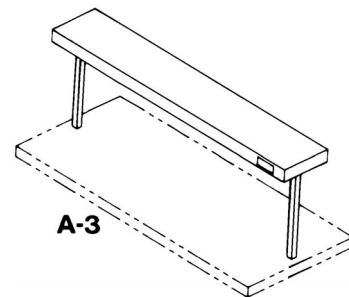

Accessories for Hot Food Caddys

page 1 of 2

Trayslide		Ship Wt. / Lbs.	Price
A-68	for 2 Well, 26" Wide Model	9	$ 1,036.00
A-69	for 3 Well, 26" Wide Model	12	1,101.00
A-70	for 4 Well, 26" Wide Model	15	1,170.00
A-67	for 5 Well, 26" Wide Model	18	1,236.00
A-88	for 2 Well, 18" Wide Model	9	1,101.00
A-89	for 3 Well, 18" Wide Model	12	1,240.00

Workshelf			
A-72	for 2 Well, 26" Wide Model	9	1,240.00
A-73	for 3 Well, 26" Wide Model	12	1,288.00
A-74	for 4 Well, 26" Wide Model	15	1,334.00
A-71	for 5 Well, 26" Wide Model	18	1,379.00
A-90	for 2 Well, 18" Wide Model	9	1,288.00
A-91	for 3 Well, 18" Wide Model	12	1,354.00

Extra Outlet for Mobile Dish Warmer			
A-6	for All models 10 Amp 120 V	1	1,481.00
A-7	for All models 6 Amp 240 V	1	1,481.00

Infra-Red Warmers			
A-1	for 2 Well, 26" Wide Model 800W	5	3,514.00
A-2	for 3 Well, 26" Wide Model 1110W	7	3,307.00
A-2	for 2 Well, 18" Wide Model 1110W	7	3,307.00
A-3	for 4 Well, 26" Wide Model 1600W	7	3,677.00
A-3	for 3 Well, 18" Wide Model 1600W	7	3,677.00
A-3	for 6 Well 33" Wide Model 1725W	7	3,677.00

Push Handles			
A-13	for 33" Wide Unit	4	499.00
A-15	for 26" Wide Unit	3	499.00
A-16	for 18" Wide Unit	2	499.00

Undershelf			
A-92	for 2 Well, 26" Wide Model	9	1,069.00
A-93	for 3 Well, 26" Wide Model	12	1,202.00
A-94	for 4 Well, 26" Wide Model	15	1,334.00
A-95	for 2 Well, 18" Wide Model	9	1,079.00
A-96	for 3 Well, 18" Wide Model	12	1,211.00
A-97	for 5 Well, 26" Wide Model	18	1,467.00

Manifolded Drains			
A-98	Manifolded Drains, base price		643.00
	Add, per well (open units)	3	484.00
	Add, per well (enclosed units)	3	606.00

A-3