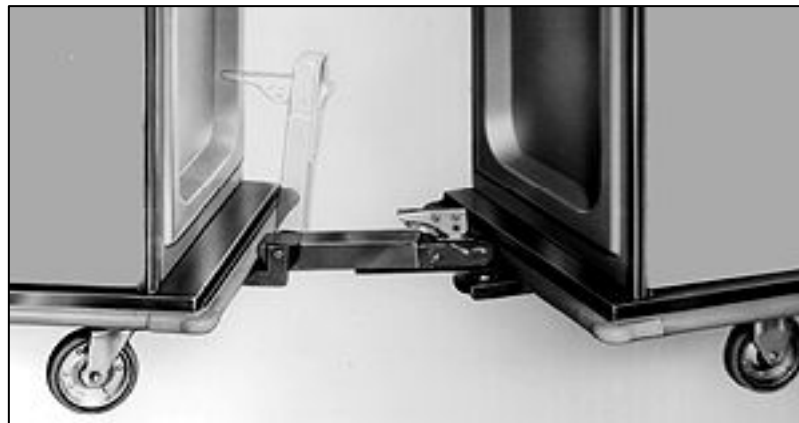

Tray Delivery Trucks

Please specify tray size and graphics color: Blue, Cranberry, Gray or Teal

* Indicates trucks designed specifically for 14" x 18" trays in Cream color, with no graphics.

Tray Delivery Trucks in Decora Colors		Ship Wt. / Lbs.	Price
TD-607-D	1 Door, 7 Trays	94	$ 6,576.00
TD-608-D	1 Door, 8 trays	100	6,818.00
TD-610-D	1 Door, 10 trays	144	7,046.00
TD-614-D	2 Doors, 14 Trays	176	7,596.00
TD-616-D	2 Doors, 16 Trays	182	7,838.00
TD-620-D	2 Doors, 20 Trays	213	8,082.00
TD-621-D	3 Doors, 21 Trays	258	9,541.00
TD-624-D	3 Doors, 24 Trays	270	9,867.00
TD-630-D	3 Doors, 30 Trays	282	10,192.00
Accessories (Optional Extra)			
All trucks are furnished with one pull handle and a full perimeter bumper.			
ACC-17	Pull handle on both sides	6	348.00
ACC-19	Door stay open device	0	134.00
ACC-21	Top perimeter railing	5	988.00
ACC-45	Vertical corner bumper (pair)	1	310.00
ACC-61	Caster brakes 6" (pair)	9	287.00
ACC-62	Caster brakes 8" (pair)	9	369.00
ACC-65	8" Casters poly in lieu of 6" poly	4	508.00
ACC-76	8" Carpet casters poly	4	508.00
ACC-77	6" SS non-corrosive casters	0	442.00
ACC-78	8" SS non-corrosive casters	4	731.00
ACC-80	Coupling device	4	1,692.00
ACC-84	Compartment drain, per compartment	0	388.00
ACC-85	Six 6" casters in lieu of four 6"	10	1,047.00
ACC-86	Six 8" casters in lieu of four 6"	14	2,090.00

Coupling Device