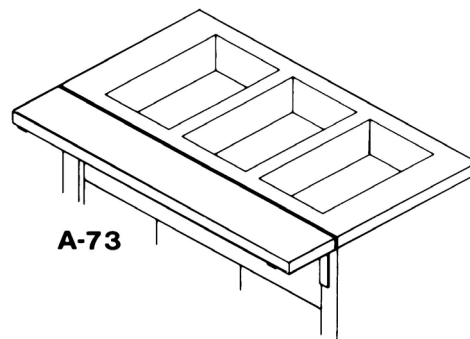

Accessories for Cold Food Caddys

Workshelf	Ship Wt. / Lbs.	Price
A-72 for 2 Well, 26" Wide Model	9	$ 1,240.00
A-73 for 3 Well, 26" Wide Model	12	1,288.00
A-74 for 4 Well, 26" Wide Model	15	1,334.00
A-71 for 5 Well, 26" Wide Model	18	1,379.00
A-90 for 2 Well, 18" Wide Model	9	1,288.00
A-91 for 3 Well, 18" Wide Model	12	1,354.00

Push Handle		
A-15 for 26" Wide Unit	3	499.00
A-16 for 18" Wide Unit	2	499.00

Undershelf		
A-92 for 2 Well, 26" Wide Model	9	1,069.00
A-93 for 3 Well, 26" Wide Model	12	1,202.00
A-94 for 4 Well, 26" Wide Model	15	1,334.00
A-97 for 5 Well, 26" Wide Model	18	1,467.00
A-95 for 2 Well, 18" Wide Model	9	1,079.00
A-96 for 3 Well, 18" Wide Model	12	1,211.00

Overshelf		
A-64 for 2 Well, 26" Wide Model	8	1,459.00
A-65 for 3 Well, 26" Wide Model	10	1,510.00
A-66 for 4 Well, 26" Wide Model	12	1,566.00
A-63 for 5 Well, 26" Wide Model	14	1,620.00
A-86 for 2 Well, 18" Wide Model	8	1,510.00
A-87 for 3 Well, 18" Wide Model	10	1,704.00

Sneeze Protector (includes Overshelf)		
A-60 for 2 Well, 26" Wide Model	10	2,898.00
A-61 for 3 Well, 26" Wide Model	13	3,013.00
A-62 for 4 Well, 26" Wide Model	16	3,127.00
A-83 for 5 Well, 26" Wide Model	19	3,242.00
A-84 for 2 Well, 18" Wide Model	12	3,013.00
A-85 for 3 Well, 18" Wide Model	13	3,398.00

Accessories (Optional Extra)		

A-73