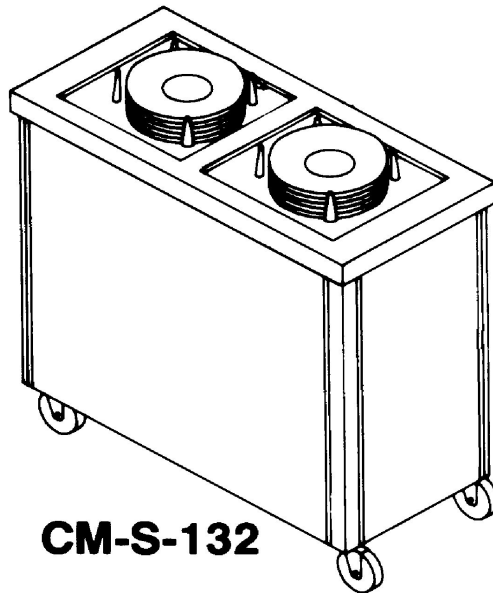

CADDY MAGIC™ Self-Leveling Dispensers
Oval Style Platter Dispensers

Caster brakes (pair) are standard for all heated models.

Cabinet Style Heated		Max. Oval Platter	Ship Wt. / Lbs.	Price
CM-S-132-H	Two Dispensers	10 1/2" x 13"	95	$ 11,300.00
CM-S-133-H	Three Dispensers	10 1/2" x 13"	140	14,038.00

Cabinet Style Unheated				
CM-S-132	Two Dispensers	10 1/2" x 13"	80	8,543.00
CM-S-133	Three Dispensers	10 1/2" x 13"	125	9,758.00

Accessories (Optional Extra)				
ACC-41	Caster brakes 4" and 5" (pair)		9	86.00
ACC-50	Full perimeter bumper		6	610.00
ACC-52	Replacement corner bumpers (4)		1	218.00
ACC-63	5" casters in lieu of 4" poly		2	189.00

Drop In Style Unheated				
CM-D-1013		10 1/2" x 13"	25	1,881.00

CM-S-132