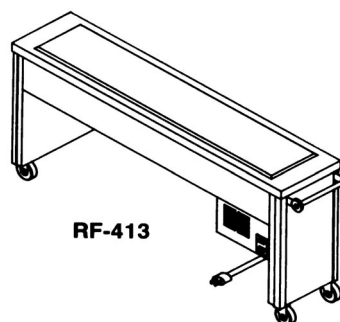

Frost Top Slim Line Units 18" Wide			
RF-412	2 pans, 57" long	270	Consult Factory
RF-413	3 pans, 83" long	320	
RF-414	4 pans, 109" long	370	
RF-415	5 pans, 135" long	420	

Cold Pan Regular Units 26" Wide			
RIF-602	2 pans, 41" long	230	Consult Factory
RIF-603	3 pans, 59" long	280	
RIF-604	4 pans, 77" long	330	
RIF-605	5 pans, 95" long	380	
RIF-606	6 pans, 113" long	430	
RIF-607	7 pans, 133" long	480	

Cold Pan Slim Line Units 18" Wide			
RIF-612	2 pans, 57" long	230	Consult Factory
RIF-613	3 pans, 83" long	280	
RIF-614	4 pans, 109" long	330	
RIF-615	5 pans, 135" long	380