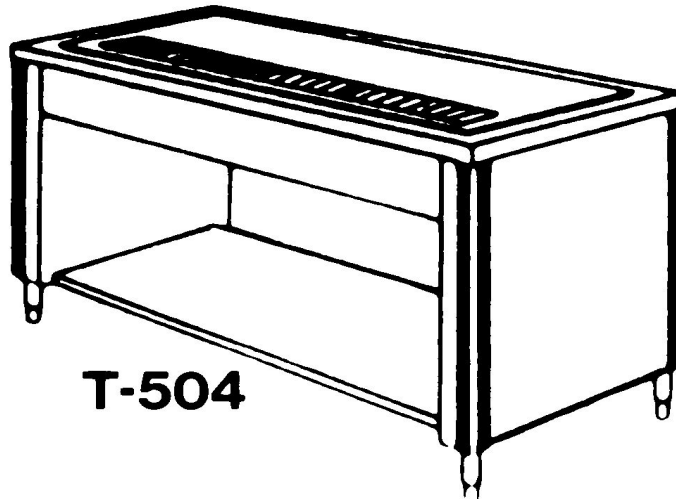

Tray Makeup Equipment Coffee and Bread

Urn Stands		
T-504 Single Service	225	$ 9,233.00
T-604 Double Service	250	10,748.00
Accessories (Optional Extra)		
ACC-52 Replacement Corner Bumpers (4)	1	218.00

Dispenser Bread, Toast and Rolls		
T-790 Bread, Toast and Roll	88	3,268.00
Accessories (Optional Extra)		
ACC 38 Circular bumpers (4)	4	336.00
ACC 41 Caster brakes 4 and 5 (pair)	9	86.00

Beverage Caddy		
T-502 with dropped drain pan for pitcher filling.	85	3,178.00
Accessories (Optional Extra)		
ACC-38 Circular bumpers (4)	4	336.00
ACC-41 Caster brakes 4" and 5" (pair)	9	86.00
ACC-63 5" Casters in lieu of 4"	2	189.00
PL-1520 Plastic dish box	2	101.00