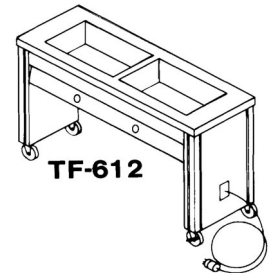

TF-612

Enclosed Type Warming Cabinet Under		
TF-622 Hot Food Caddy, 2 Well	390	11,884.00
TF-623 Hot Food Caddy, 3 Well	480	14,801.00
TF-624 Hot Food Caddy, 4 Well	530	17,720.00
TF-625 Hot Food Caddy, 5 Well	580	20,640.00
TF-626 Hot Food Caddy, 6 Well	630	23,557.00