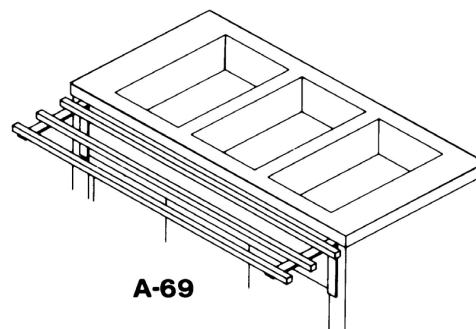

Manifolded Drains			
A-98	Manifolded Drains, base price		643.00
	Add, per well (open units)	3	484.00
	Add, per well (enclosed units)	3	606.00

A-73

A-3

A-6

A-69

Accessories for Hot Food Caddys

page 2 of 2

Overshelf		Ship Wt. / Lbs.	Price
A-64	for 2 Well, 26" Wide Model	8	\$ 1,459.00
A-65	for 3 Well, 26" Wide Model	10	1,510.00
A-66	for 4 Well, 26" Wide Model	12	1,566.00
A-63	for 5 Well, 26" Wide Model	14	1,620.00
A-86	for 2 Well, 18" Wide Model	8	1,510.00
A-87	for 3 Well, 18" Wide Model	10	1,704.00