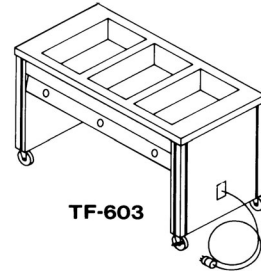

Tray Makeup Equipment Hot Food Caddys

Open Type	Ship Wt. / Lbs.	Price
TF-602 Hot Food Caddy, 2 Well	230	$ 6,937.00
TF-603 Hot Food Caddy, 3 Well	348	8,626.00
TF-604 Hot Food Caddy, 4 Well	385	10,313.00
TF-605 Hot Food Caddy, 5 Well	422	12,004.00
TF-606 Hot Food Caddy, 6 Well	459	13,693.00

TF-603

Open Type Slim Line		
TF-612 Hot Food Caddy, 2 Well	262	7,408.00
TF-613 Hot Food Caddy, 3 Well	348	9,097.00
TF-614 Hot Food Caddy, 4 Well	434	10,788.00