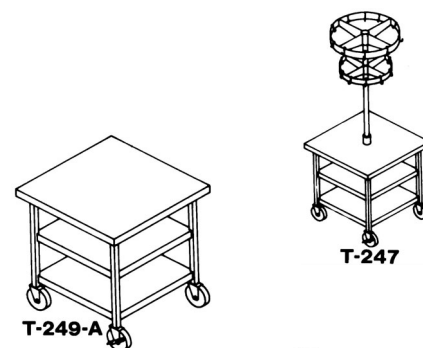

Transfer and Storage Equipment

page 5 of 6

Revolving Pot Rack (Only)	Ship Wt. / Lbs.	Price
T-247-P Pot rack	50	$ 2,274.00

Utensil Caddy		
T-247 Caddy for utensils with revolving pot rack	140	4,924.00

Kitchen Caddy		
T-249-A Kitchen Caddy	229	2,881.00
Upon request, this model is available on legs instead of casters at the same price.		

Rack Caddy for Cups, Bowls and Glasses		
T-50 Rack Caddy	43	1,320.00
Accessories (Optional Extra)		
ACC-38 Circular bumpers (4)	4	336.00

Bussing Caddy		
T-209 Bussing Caddy, including all accessories listed in catalog	97	2,379.00
T-214 Bussing Caddy	107	4,027.00
Accessories (Optional Extra)		
ACC-38 Circular bumpers (4)	4	336.00
PL-1520 Plastic dish box	2	101.00

Cashier Caddys		
T-251-L Tray Slide on left	143	7,133.00
T-251-R Tray Slide on right	143	7,133.00
T-251-L-R Tray Slide on both sides	168	8,409.00
T-256-L Tray Slide on left	143	6,949.00
T-256-R Tray Slide on right	143	6,949.00
T-256-L-R Tray Slide on both sides	168	8,230.00

Condiment Caddys		
T-330 Condiment Caddy, mobile	100	5,729.00
T-331 Condiment Caddy, table model	20	3,124.00
Both models include 6 plastic condiment jars		
Accessories (Optional Extra)		
ACC-36 Napkin dispenser (each)	1	157.00
ACC-37 Auxiliary fold away shelf	23	570.00
ACC-38 Circular bumpers (4)	4	336.00
ACC-39 Ladle (each)	1	71.00
ACC-40 Nameplate (each)	1	57.00