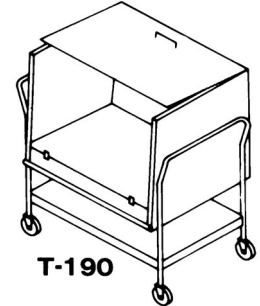

Transfer and Storage Equipment

page 2 of 6

Caster brakes (pair) are standard for all heated models.

Multi-Purpose Caddy		Ship Wt. / Lbs.	Price
T-190	enclosed type, folding covers, unheated	152	$ 5,097.00
TH-190	enclosed type, folding covers, heated	172	5,677.00
T-195	Open type without covers	140	4,541.00
Accessories (Optional Extra)			
ACC-38	Circular bumpers (4)	4	336.00
	SS cover in lieu of plastic, per cover		764.00