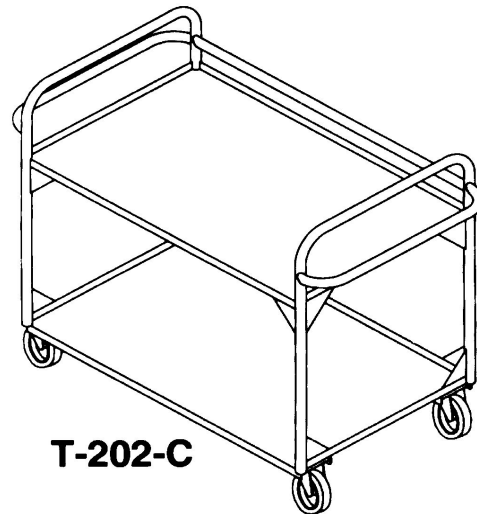

**Transfer and Storage Equipment
for Correctional Institutions**

Utility Caddy	Ship Wt. / Lbs.	Price
T-202-C Two Shelf, Open Type	230	Consult Factory

Pan Transport Cabinet	Ship Wt. / Lbs.	Price
T-1220-C Capacity, 36 pans	500	Consult Factory

Vertical Tray Drying Rack	Ship Wt. / Lbs.	Price
T-1310-C Capacity, 112 trays	350	Consult Factory

T-202-C