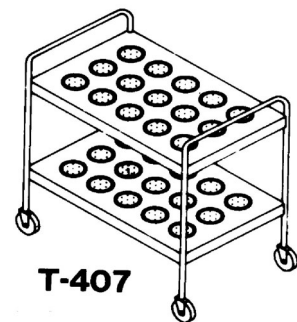

Transfer and Storage Equipment

page 3 of 6

Utility Open Type Caddys A Series		Length	Ship Wt. / Lbs.	Price
T-202-A	Two Shelf Caddy	34"	60	$ 1,107.00
T-203-A	Three Shelf Caddy	34"	75	1,310.00
T-204-A	Four Shelf Caddy	34"	90	1,514.00
T-205-A	Five Shelf Caddy	34"	105	1,718.00

Utility Caddys B Series				
T-202-B	Two Shelf Caddy	38"	65	1,643.00
T-203-B	Three Shelf Caddy	38"	82	2,189.00
T-204-B	Four Shelf Caddy	38"	99	2,736.00
T-205-B	Five Shelf Caddy..	38"	116	3,282.00
Accessories (Optional Extra)				
ACC-38	Circular bumpers (4)		4	336.00
ACC-41	Caster brakes 4" and 5" (pair)		9	86.00
ACC-63	5" Casters in lieu of 4"		2	189.00
PL-1520	Plastic dish box		2	101.00

Utility Tray Makeup Table				
TF-600	52" x 22"		400	6,798.00
TF-610	58" x 18" Slim Line		375	6,798.00
Accessories (Optional Extra)				
A-16	Pushhandle, 18" Wide		2	499.00
A-69	Trayslide, 26" Wide		12	1,101.00
A-88	Trayslide, 18" Wide		9	1,101.00
A-73	Workshelf, 26" Wide		12	1,288.00
A-90	Workshelf, 18" Wide		9	1,288.00
A-65	Overshelf, 26" Wide		10	1,510.00
A-86	Overshelf, 18" Wide		8	1,510.00
A-61	Sneeze Protector, 26" Wide		13	3,013.00
A-84	Sneeze Protector, 18" Wide		12	3,013.00
ACC-52	Replacement Corner Bumpers (4)		1	218.00

Silver Caddys				
T-305	Bulk Silver Caddy, complete with 8 Silver Pans, 4 per shelf		62	2,443.00
T-407	Bulk Silver Caddy (30 Cutlery Cylinders not included)		65	2,614.00
Accessories (Optional Extra)				
ACC-38	Circular bumpers (4)		4	336.00
ACC-41	Caster brakes 4" and 5" (pair)		9	86.00
ACC-42	Cover for two shelves (Model T-305 Only)		10	1,729.00
ACC-47	Vinyl drape cover, all models		5	Consult Factory
ACC-49	Plastic cutlery cylinder		1	47.00

T-407