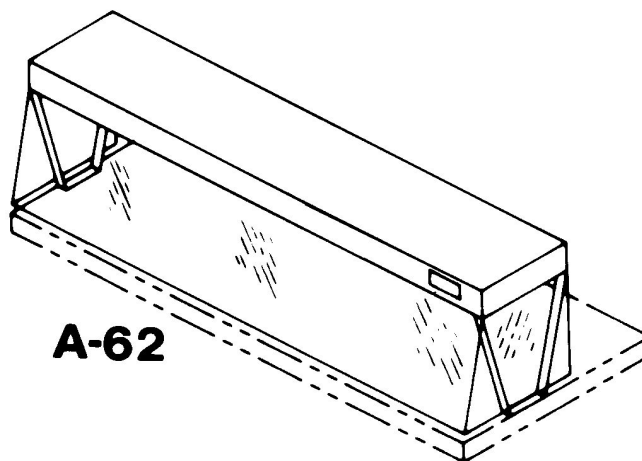

Accessories for Hot Food Caddys

page 2 of 2

Overshelf		Ship Wt. / Lbs.	Price
A-64	for 2 Well, 26" Wide Model	8	$ 1,459.00
A-65	for 3 Well, 26" Wide Model	10	1,510.00
A-66	for 4 Well, 26" Wide Model	12	1,566.00
A-63	for 5 Well, 26" Wide Model	14	1,620.00
A-86	for 2 Well, 18" Wide Model	8	1,510.00
A-87	for 3 Well, 18" Wide Model	10	1,704.00

Sneeze Protector (includes Overshelf)			
A-60	for 2 Well, 26" Wide Model	10	2,898.00
A-61	for 3 Well, 26" Wide Model	13	3,013.00
A-62	for 4 Well, 26" Wide Model	16	3,127.00
A-83	for 5 Well, 26" Wide Model	19	3,242.00
A-84	for 2 Well, 18" Wide Model	12	2,712.00
A-85	for 3 Well, 18" Wide Model	13	3,398.00

Modesty Panel			
A-31	for 2 Well, 26" Wide Model	10	808.00
A-32	for 3 Well, 26" Wide Model	11	874.00
A-33	for 4 Well, 26" Wide Model	12	943.00
A-34	for 5 Well, 26" Wide Model	13	1,013.00
A-35	for 2 Well, 18" Wide Model	14	1,069.00
A-36	for 3 Well, 18" Wide Model	15	1,134.00

Accessories (Optional Extra)			
ACC-22	Removable well liner	3	357.00
ACC-52	Replacement corner bumpers	1	218.00
ACC-90	Cord Hanger	5	274.00

A-62