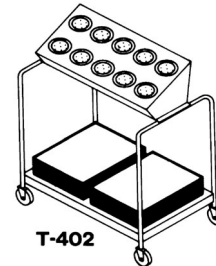

TF-600

Utility Tray Makeup Table				
TF-600	52" x 22"		400	6,798.00
TF-610	58" x 18" Slim Line		375	6,798.00
Accessories (Optional Extra)				
A-16	Pushhandle, 18" Wide		2	499.00
A-69	Trayslide, 26" Wide		12	1,101.00
A-88	Trayslide, 18" Wide		9	1,101.00
A-73	Workshelf, 26" Wide		12	1,288.00
A-90	Workshelf, 18" Wide		9	1,288.00
A-65	Overshelf, 26" Wide		10	1,510.00
A-86	Overshelf, 18" Wide		8	1,510.00
A-61	Sneeze Protector, 26" Wide		13	3,013.00
A-84	Sneeze Protector, 18" Wide		12	3,013.00
ACC-52	Replacement Corner Bumpers (4)		1	218.00

T-407

Transfer and Storage Equipment

page 4 of 5

Silver Sorting Caddy		Ship Wt. / Lbs.	Price
T-239	Silver sorting table, mobile	100	\$ 4,724.00

Tray and Silver Caddys			
T-402	45" high	70	2,246.00
T-404	35" high	61	2,246.00
T-414	48" high	47	1,978.00
Accessories (Optional Extra)			
ACC-36	Napkin dispenser (each)	1	157.00
ACC-37	Auxiliary fold away shelf	23	570.00
ACC-38	Circular bumpers (4)	4	336.00
ACC-41	Caster brakes 4" and 5" (pair)	9	86.00
ACC-47	Vinyl drape cover, all models	1	Consult Factory
ACC-49	Plastic cutlery cylinder	1	47.00