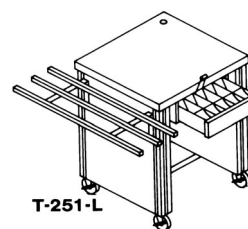

Transfer and Storage Equipment

page 5 of 6

Revolving Pot Rack (Only)	Ship Wt. / Lbs.	Price
T-247-P Pot rack	50	$ 2,274.00

Utensil Caddy		
T-247 Caddy for utensils with revolving pot rack	140	4,924.00

Kitchen Caddy		
T-249-A Kitchen Caddy	229	2,881.00
Upon request, this model is available on legs instead of casters at the same price.		

Rack Caddy for Cups, Bowls and Glasses		
T-50 Rack Caddy	43	1,320.00
Accessories (Optional Extra)		
ACC-38 Circular bumpers (4)	4	336.00

Bussing Caddy		
T-209 Bussing Caddy, including all accessories listed in catalog	97	2,379.00
T-214 Bussing Caddy	107	4,027.00
Accessories (Optional Extra)		
ACC-38 Circular bumpers (4)	4	336.00
PL-1520 Plastic dish box	2	101.00

Cashier Caddys		
T-251-L Tray Slide on left	143	7,133.00
T-251-R Tray Slide on right	143	7,133.00
T-251-L-R Tray Slide on both sides	168	8,409.00
T-256-L Tray Slide on left	143	6,949.00
T-256-R Tray Slide on right	143	6,949.00
T-256-L-R Tray Slide on both sides	168	8,230.00

Condiment Caddys		
T-330 Condiment Caddy, mobile	100	5,729.00
T-331 Condiment Caddy, table model	20	3,124.00
Both models include 6 plastic condiment jars		
Accessories (Optional Extra)		
ACC-36 Napkin dispenser (each)	1	157.00
ACC-37 Auxiliary fold away shelf	23	570.00
ACC-38 Circular bumpers (4)	4	336.00
ACC-39 Ladle (each)	1	71.00
ACC-40 Nameplate (each)	1	57.00