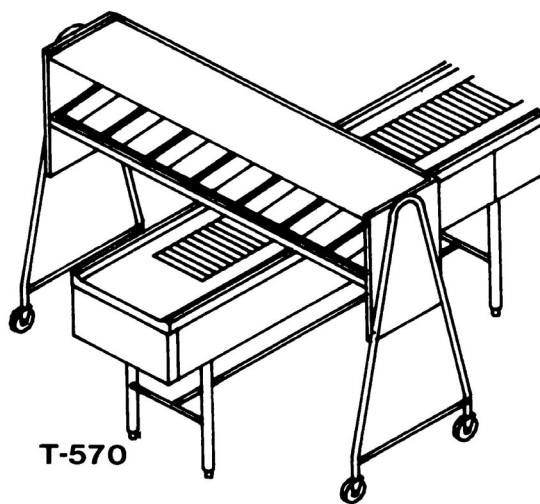

Tray Makeup Equipment Starters

Tray Starters	Ship Wt. / Lbs.	Price
T-560 Starter Caddy (SS pans included)	95	$ 4,224.00
T-563 Starter Caddy (SS pans included)	110	5,640.00
T-570 Starter Caddy for Straddling Conveyor (SS pans not included)	106	5,341.00
Full complement of SS pans for T-570, add	5	924.00
T-565 Overshelf Starter (pans not included)	50	2,492.00
Full complement of SS pans for T-565, add	5	681.00
T-566 Undershelf Starter (pans not included)	50	2,218.00
Full complement of SS pans for T-566, add	5	681.00
Accessories (Optional Extra)		
ACC-38 Circular bumpers (4)	4	336.00
PL-1520 Plastic dish box	2	101.00

Mega-Temp™ Caddy Rack for Plastic Underplates and Dome Covers		
T-540 4 Shelf (Full complement of cradles included)	101	3,442.00
T-545 5 Shelf (Full complement of cradles included)	101	4,543.00
Accessories (Optional Extra)		
ACC-26 Extra Plastisol cradles, each, (2 required per shelf)	3	254.00
ACC-38 Circular bumpers (4)	4	336.00

T-570