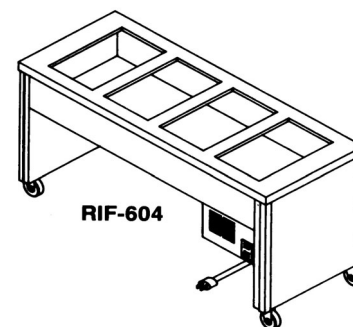

Cold Pan Slim Line Units 18" Wide			
RIF-612	2 pans, 57" long	230	Consult Factory
RIF-613	3 pans, 83" long	280	
RIF-614	4 pans, 109" long	330	
RIF-615	5 pans, 135" long	380	

Dessert and Salad Units			
RF-525	Refrigerated at 2 levels	850	Consult Factory
RF-515	Refrigerated at 2 levels	650	