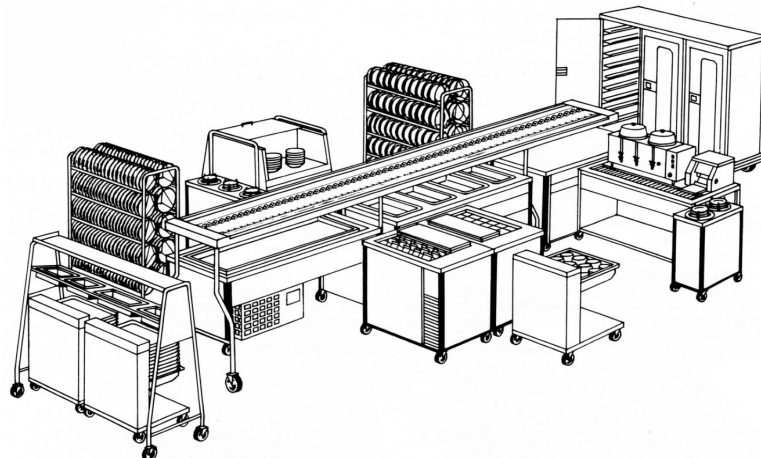

Effective January 1, 2025

Tray Makeup Conveyors Feature Availability Checklist

For XL-Easy Reach, XL-1C, XL-2C and XL-U, please consult factory.

Add = Available, Add to base price n/a = Not Available Std = Standard Spec = Available, consult factory

Feature	RCF	SM-10	SWF	TM-10	TR-10	XL-1	XL-2	XL-S	XL-R
Stationary Model	Std	Std	Std	Std	Std	Std	Std	Std	Std
Mobile Model	Add	Add	Add	Spec	Add	Add	Add	Add	Add
Variable Speed Drive	n/a	Std	n/a	Std	Std	Std	Std	n/a	n/a
Drive Voltage Other Than 120V	n/a	Spec	n/a	Spec	Spec	Spec	Spec	n/a	n/a
Beltwasher, Automatic	n/a	n/a	n/a	Std	n/a	n/a	n/a	n/a	n/a
Beltwasher, Recirculating	n/a	n/a	n/a	Add	n/a	n/a	n/a	n/a	n/a
Beltwasher, Detergent Injection	n/a	n/a	n/a	Add	n/a	n/a	n/a	n/a	n/a
Wireway (Add Outlets)	Add	Add	Add	Std	Add	Add	Add	Add	Add
Cord and Plug (Mobile Only)	Add	Add	Add	Spec	Add	Add	Add	Add	Add
90 Degree Turn	Spec	n/a	Spec	Spec	Spec	Spec	Spec	Spec	Spec
T-565 Starter	Add	Add	Add	Add	Add	Add	Add	Add	Add
T-566 Starter	Add	Add	Add	Add	Add	Add	Add	Add	Add
ACC-2010 Side Shelf	Add	Add	Add	Add	Add	Add	Add	Add	Add
ACC-6015 Overshelf	Add	Add	Add	Add	Add	Add	Add	Add	Add
Bolted Field Joint	Add	Add	Add	Add	Add	Add	Add	Add	Add
Limit Switch	n/a	Std	n/a	Std	Std	Std	Std	n/a	n/a
Skirting	n/a	Add	n/a	Std	Std	n/a	n/a	n/a	n/a
Fluorescent Lights	n/a	n/a	n/a	n/a	n/a	Add	Add	Add	Add