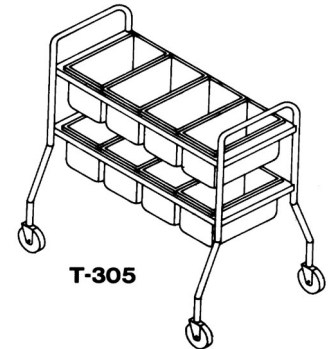

T-305

Silver Caddys				
T-305	Bulk Silver Caddy, complete with 8 Silver Pans, 4 per shelf		62	2,443.00
T-407	Bulk Silver Caddy (30 Cutlery Cylinders not included)		65	2,614.00
Accessories (Optional Extra)				
ACC-38	Circular bumpers (4)		4	336.00
ACC-41	Caster brakes 4" and 5" (pair)		9	86.00
ACC-42	Cover for two shelves (Model T-305 Only)		10	1,729.00
ACC-47	Vinyl drape cover, all models		5	Consult Factory
ACC-49	Plastic cutlery cylinder		1	47.00