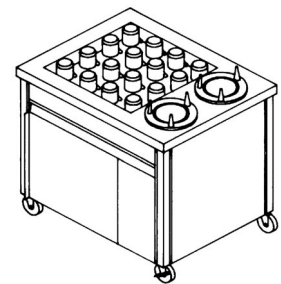

CM-2620-D

Cabinet Style - Heated All Purpose	Size	Ship Wt. / Lbs.	Price
CM-1020-H (without door)	10" x 20"	105	6,264.00
CM-2020-H (without door)	20" x 20"	120	6,264.00
CM-2620-H (without door, with 2 Saucer Dispensers)	20" x 20"	157	7,378.00
Accessories (Optional Extra)			
ACC-50 Full perimeter bumper		6	610.00
ACC-52 Replacement corner bumpers (4)		1	218.00
ACC-63 5" casters in lieu of 4"		2	189.00