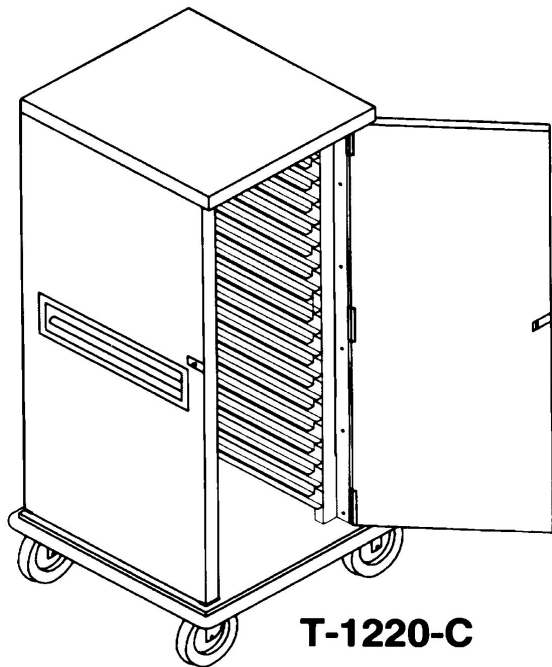

**Transfer and Storage Equipment
for Correctional Institutions**

Utility Caddy	Ship Wt. / Lbs.	Price
T-202-C Two Shelf, Open Type	230	Consult Factory

Pan Transport Cabinet	Ship Wt. / Lbs.	Price
T-1220-C Capacity, 36 pans	500	Consult Factory

Vertical Tray Drying Rack	Ship Wt. / Lbs.	Price
T-1310-C Capacity, 112 trays	350	Consult Factory

T-1220-C