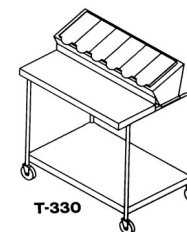

Transfer and Storage Equipment

page 5 of 6

Revolving Pot Rack (Only)	Ship Wt. / Lbs.	Price
T-247-P Pot rack	50	$ 2,274.00

Utensil Caddy		
T-247 Caddy for utensils with revolving pot rack	140	4,924.00

Kitchen Caddy		
T-249-A Kitchen Caddy	229	2,881.00
Upon request, this model is available on legs instead of casters at the same price.		

Rack Caddy for Cups, Bowls and Glasses		
T-50 Rack Caddy	43	1,320.00
Accessories (Optional Extra)		
ACC-38 Circular bumpers (4)	4	336.00

Bussing Caddy		
T-209 Bussing Caddy, including all accessories listed in catalog	97	2,379.00
T-214 Bussing Caddy	107	4,027.00
Accessories (Optional Extra)		
ACC-38 Circular bumpers (4)	4	336.00
PL-1520 Plastic dish box	2	101.00

Cashier Caddys		
T-251-L Tray Slide on left	143	7,133.00
T-251-R Tray Slide on right	143	7,133.00
T-251-L-R Tray Slide on both sides	168	8,409.00
T-256-L Tray Slide on left	143	6,949.00
T-256-R Tray Slide on right	143	6,949.00
T-256-L-R Tray Slide on both sides	168	8,230.00

Condiment Caddys		
T-330 Condiment Caddy, mobile	100	5,729.00
T-331 Condiment Caddy, table model	20	3,124.00
Both models include 6 plastic condiment jars		
Accessories (Optional Extra)		
ACC-36 Napkin dispenser (each)	1	157.00
ACC-37 Auxiliary fold away shelf	23	570.00
ACC-38 Circular bumpers (4)	4	336.00
ACC-39 Ladle (each)	1	71.00
ACC-40 Nameplate (each)	1	57.00