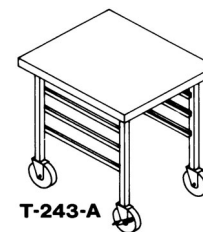

Slicer Caddy			
T-243-A	Slicer Caddy, 30" high	95	2,632.00
T-243-B	Slicer Caddy, 26" high	95	2,632.00
Accessories (Optional Extra)			
ACC-90	Electrical cord hanger	5	274.00
ACC-94	Extra pan slide	5	182.00
ACC-95	Cross bracing	5	182.00