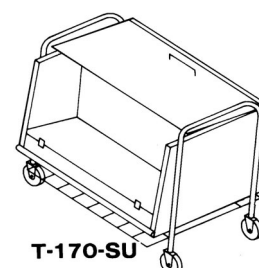

Transfer and Storage Equipment for Dishes, Cups and Saucers

page 1 of 6

Caster brakes (pair) are standard for all heated models.

Dish Caddys - Double Units Storage Both Sides	Length	Ship Wt. / Lbs.	Price
T-150 (without cover)	24 5/8"	66	$ 2,566.00
T-175 (without cover)	34 5/8"	95	2,671.00
T-160 (with cover)	24 5/8"	72	3,176.00
T-170 (with cover)	34 5/8"	100	3,279.00
TH-160 (with cover, heated)	24 5/8"	87	3,951.00
TH-170 (with cover, heated)	34 5/8"	115	4,187.00
Accessories (Optional Extra)			
ACC-23 3 compartment partition set	24 5/8"	3	312.00
ACC-25 3 compartment partition set	24 5/8"	3	312.00
ACC-33 4 compartment partition set	34 5/8"	3	386.00
ACC-35 4 compartment partition set	34 5/8"	4	386.00
ACC-38 Circular bumpers (4)		4	336.00
ACC-93 SS Doors, per door		10	849.00
Adjustable Partitions - 2 Sets required for twin compartment Caddys			

Dish Caddys - Single Units Storage One Side	Length	Ship Wt. / Lbs.	Price
T-135 (without cover)	24 5/8"	55	1,924.00
T-145 (without cover)	34 5/8"	60	1,986.00
T-130 (with cover)	24 5/8"	59	2,307.00
T-140 (with cover)	34 5/8"	71	2,410.00
TH-130 (with cover, heated)	24 5/8"	66	3,310.00
TH-140 (with cover, heated)	34 5/8"	81	3,414.00
Accessories (Optional Extra)			
ACC-23 3 compartment partition set	24 5/8"	3	312.00
ACC-25 3 compartment partition set	24 5/8"	3	312.00
ACC-33 4 compartment partition set	34 5/8"	3	386.00
ACC-35 4 compartment partition set	34 5/8"	4	386.00
ACC-93 SS Doors, per door		10	849.00