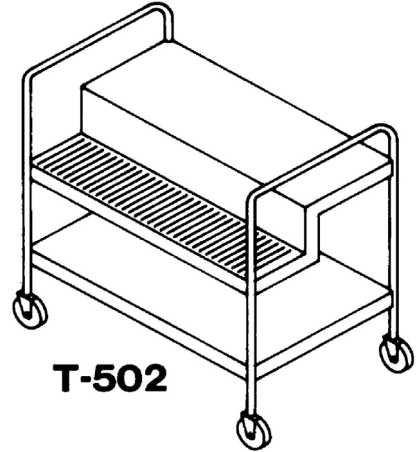

Tray Makeup Equipment Coffee and Bread

Urn Stands		
T-504 Single Service	225	$ 9,233.00
T-604 Double Service	250	10,748.00
Accessories (Optional Extra)		
ACC-52 Replacement Corner Bumpers (4)	1	218.00

Dispenser Bread, Toast and Rolls		
T-790 Bread, Toast and Roll	88	3,268.00
Accessories (Optional Extra)		
ACC 38 Circular bumpers (4)	4	336.00
ACC 41 Caster brakes 4 and 5 (pair)	9	86.00

Beverage Caddy		
T-502 with dropped drain pan for pitcher filling.	85	3,178.00
Accessories (Optional Extra)		
ACC-38 Circular bumpers (4)	4	336.00
ACC-41 Caster brakes 4" and 5" (pair)	9	86.00
ACC-63 5" Casters in lieu of 4"	2	189.00
PL-1520 Plastic dish box	2	101.00