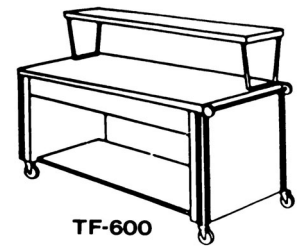

TF-600

Utility Tray Makeup Table				
TF-600	52" x 22"		400	6,798.00
TF-610	58" x 18" Slim Line		375	6,798.00
Accessories (Optional Extra)				
A-16	Pushhandle, 18" Wide		2	499.00
A-69	Trayslide, 26" Wide		12	1,101.00
A-88	Trayslide, 18" Wide		9	1,101.00
A-73	Workshelf, 26" Wide		12	1,288.00
A-90	Workshelf, 18" Wide		9	1,288.00
A-65	Overshelf, 26" Wide		10	1,510.00
A-86	Overshelf, 18" Wide		8	1,510.00
A-61	Sneeze Protector, 26" Wide		13	3,013.00
A-84	Sneeze Protector, 18" Wide		12	3,013.00
ACC-52	Replacement Corner Bumpers (4)		1	218.00