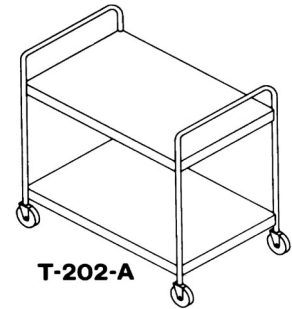

Tray Caddys	Size		
T-201-A Tray Caddy	14" x 18"	54	1,032.00
T-201-B Tray Caddy	16" x 22"	60	1,334.00
Accessories (Optional Extra)			
ACC-38	Circular bumpers (4)	4	336.00

Rack Caddy	Size		
T-22 Rack Caddy	20" x 20"	35	1,011.00
Accessories (Optional Extra)			
ACC-50	Full perimeter bumper	6	610.00
ACC-52	Replacement corner bumpers (4)	1	218.00

Transfer and Storage Equipment

page 3 of 6

Utility Open Type Caddys A Series		Length	Ship Wt. / Lbs.	Price
T-202-A	Two Shelf Caddy	34"	60	\$ 1,107.00
T-203-A	Three Shelf Caddy	34"	75	1,310.00
T-204-A	Four Shelf Caddy	34"	90	1,514.00
T-205-A	Five Shelf Caddy	34"	105	1,718.00