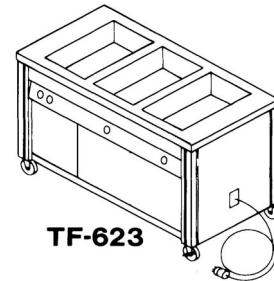

TF-623

Enclosed Type - Slim Line Warming Cabinet Under		
TF-632 Hot Food Caddy, 2 Well	380	12,677.00
TF-633 Hot Food Caddy, 3 Well	408	15,596.00
TF-634 Hot Food Caddy, 4 Well	436	18,513.00

6-Well Full Convenience		
TF-616 Hot Food Caddy, Open Type	696	21,146.00
TF-636 Hot Food Caddy, Enclosed Type	816	31,966.00