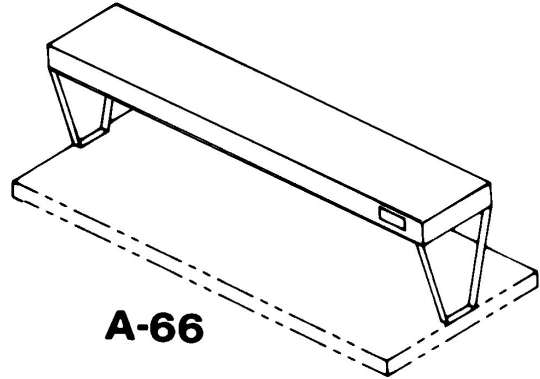

Accessories for Hot Food Caddys

page 2 of 2

Overshelf		Ship Wt. / Lbs.	Price
A-64	for 2 Well, 26" Wide Model	8	$ 1,459.00
A-65	for 3 Well, 26" Wide Model	10	1,510.00
A-66	for 4 Well, 26" Wide Model	12	1,566.00
A-63	for 5 Well, 26" Wide Model	14	1,620.00
A-86	for 2 Well, 18" Wide Model	8	1,510.00
A-87	for 3 Well, 18" Wide Model	10	1,704.00

Sneeze Protector (includes Overshelf)			
A-60	for 2 Well, 26" Wide Model	10	2,898.00
A-61	for 3 Well, 26" Wide Model	13	3,013.00
A-62	for 4 Well, 26" Wide Model	16	3,127.00
A-83	for 5 Well, 26" Wide Model	19	3,242.00
A-84	for 2 Well, 18" Wide Model	12	2,712.00
A-85	for 3 Well, 18" Wide Model	13	3,398.00

A-66

Modesty Panel			
A-31	for 2 Well, 26" Wide Model	10	808.00
A-32	for 3 Well, 26" Wide Model	11	874.00
A-33	for 4 Well, 26" Wide Model	12	943.00
A-34	for 5 Well, 26" Wide Model	13	1,013.00
A-35	for 2 Well, 18" Wide Model	14	1,069.00
A-36	for 3 Well, 18" Wide Model	15	1,134.00

Accessories (Optional Extra)			
ACC-22	Removable well liner	3	357.00
ACC-52	Replacement corner bumpers	1	218.00
ACC-90	Cord Hanger	5	274.00