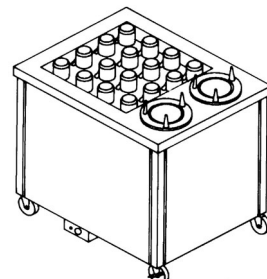

CM-2620-H

Cantilever Style - Unheated All Purpose	Size	Ship Wt. / Lbs.	Price
CM-1020-C	10" x 20"	90	3,492.00
CM-2020-C	20" x 20"	123	3,492.00
CM-2620-C (with 2 Saucer Dispensers)	20" x 20"	155	5,232.00
CM-2720-C (with 3 Saucer Dispensers)	20" x 20"	170	6,186.00
Accessories (Optional Extra)			
ACC-41 Caster brakes 4" and 5" (pair)		9	86.00
ACC-50 Full perimeter bumper		6	610.00
ACC-52 Replacement corner bumpers (4)		1	218.00
ACC-63 5" casters in lieu of 4"		2	189.00