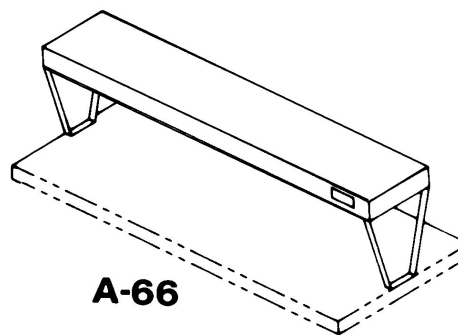

Accessories for Cold Food Caddys

Workshelf	Ship Wt. / Lbs.	Price
A-72 for 2 Well, 26" Wide Model	9	$ 1,240.00
A-73 for 3 Well, 26" Wide Model	12	1,288.00
A-74 for 4 Well, 26" Wide Model	15	1,334.00
A-71 for 5 Well, 26" Wide Model	18	1,379.00
A-90 for 2 Well, 18" Wide Model	9	1,288.00
A-91 for 3 Well, 18" Wide Model	12	1,354.00

Push Handle		
A-15 for 26" Wide Unit	3	499.00
A-16 for 18" Wide Unit	2	499.00

Undershelf		
A-92 for 2 Well, 26" Wide Model	9	1,069.00
A-93 for 3 Well, 26" Wide Model	12	1,202.00
A-94 for 4 Well, 26" Wide Model	15	1,334.00
A-97 for 5 Well, 26" Wide Model	18	1,467.00
A-95 for 2 Well, 18" Wide Model	9	1,079.00
A-96 for 3 Well, 18" Wide Model	12	1,211.00

Overshelf		
A-64 for 2 Well, 26" Wide Model	8	1,459.00
A-65 for 3 Well, 26" Wide Model	10	1,510.00
A-66 for 4 Well, 26" Wide Model	12	1,566.00
A-63 for 5 Well, 26" Wide Model	14	1,620.00
A-86 for 2 Well, 18" Wide Model	8	1,510.00
A-87 for 3 Well, 18" Wide Model	10	1,704.00

Sneeze Protector (includes Overshelf)		
A-60 for 2 Well, 26" Wide Model	10	2,898.00
A-61 for 3 Well, 26" Wide Model	13	3,013.00
A-62 for 4 Well, 26" Wide Model	16	3,127.00
A-83 for 5 Well, 26" Wide Model	19	3,242.00
A-84 for 2 Well, 18" Wide Model	12	3,013.00
A-85 for 3 Well, 18" Wide Model	13	3,398.00

Accessories (Optional Extra)		

A-66