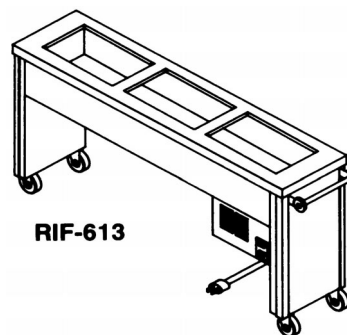

Dessert and Salad Units			
RF-525	Refrigerated at 2 levels	850	Consult Factory
RF-515	Refrigerated at 2 levels	650	

Ice Cream Freezer			
RF-302		335	Consult Factory
Accessories (Optional Extra)			
A-15	Pushhandle	3	499.00
ACC-52	Replacement Corner Bumpers (4)	1	218.00
ACC-91	Locking Lid	5	274.00